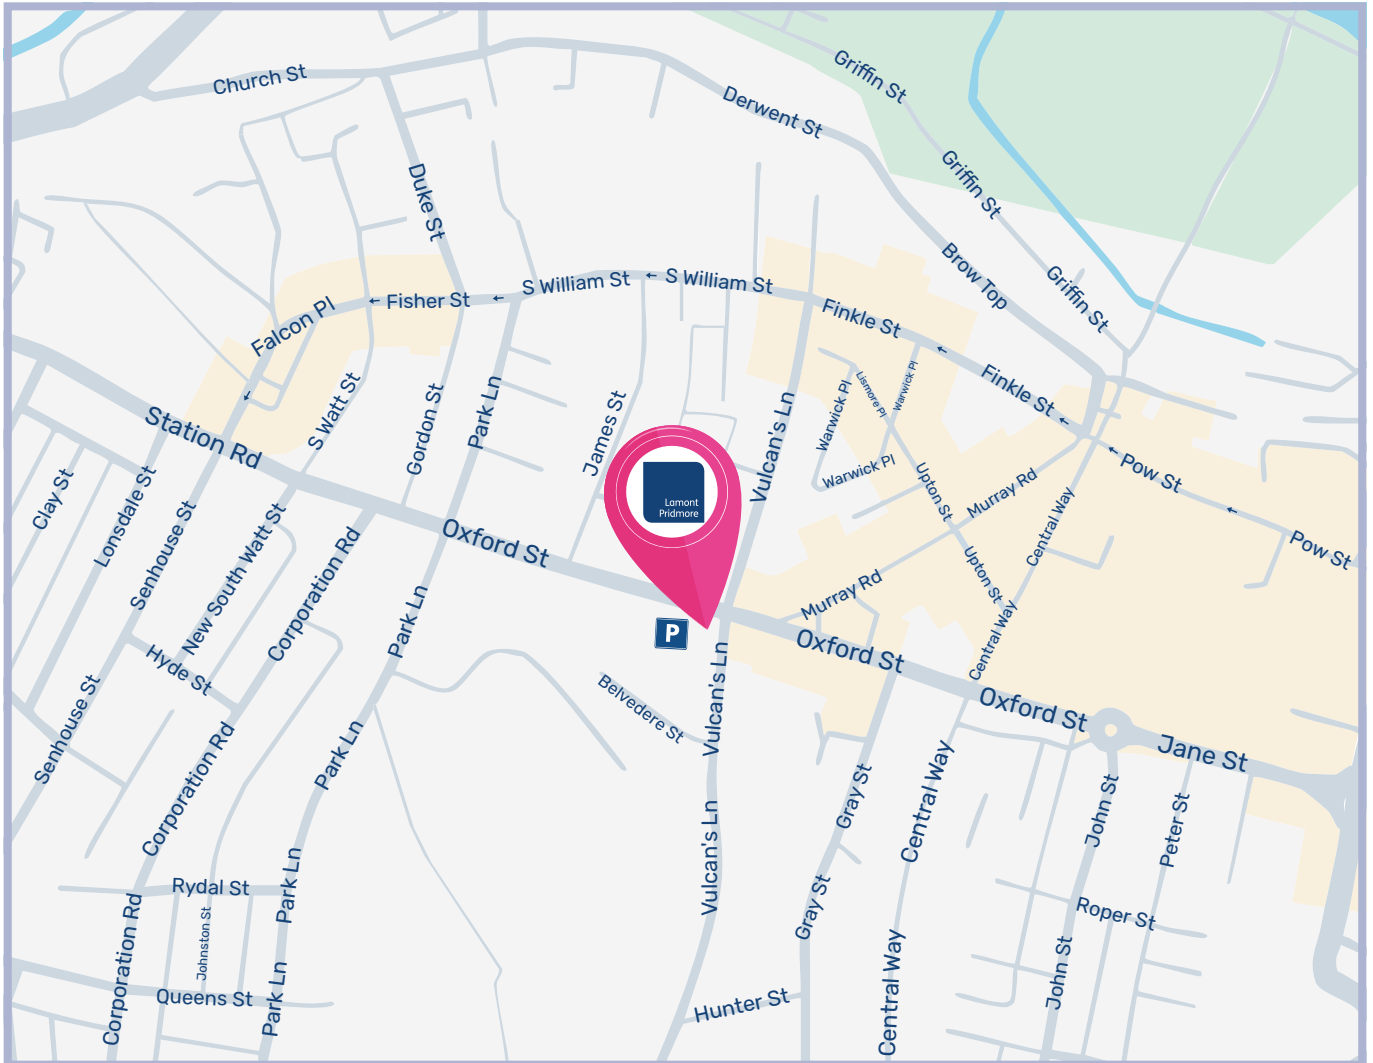

Directions to Lamont Pridmore Workington

Find us at:

Milburn House, 3 Oxford Street, Workington, Cumbria, CA14 2AL

Our car park is adjacent to the office, accessed from Oxford Street.

Office opening hours: **Monday – Friday (09:00 – 17:00)**